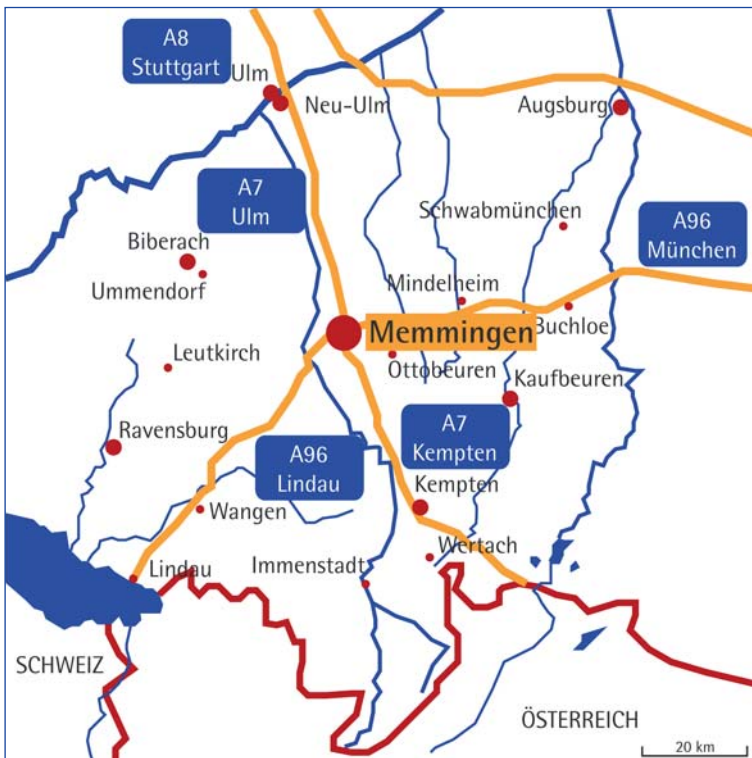

Welcome to Berger

Engineering | Precision parts | Machine components | Assemblies | Heat treatment

» Directions to Berger Holding GmbH & Co. KG, Memmingen

Maps

Berger Holding GmbH & Co. KG
In der Neuen Welt 14
D-87700 Memmingen

Tel. +49 (0) 83 31 / 9 30 - 01
Fax +49 (0) 83 31 / 9 30 - 101

berger-holding@aberger.de
www.aberger.de